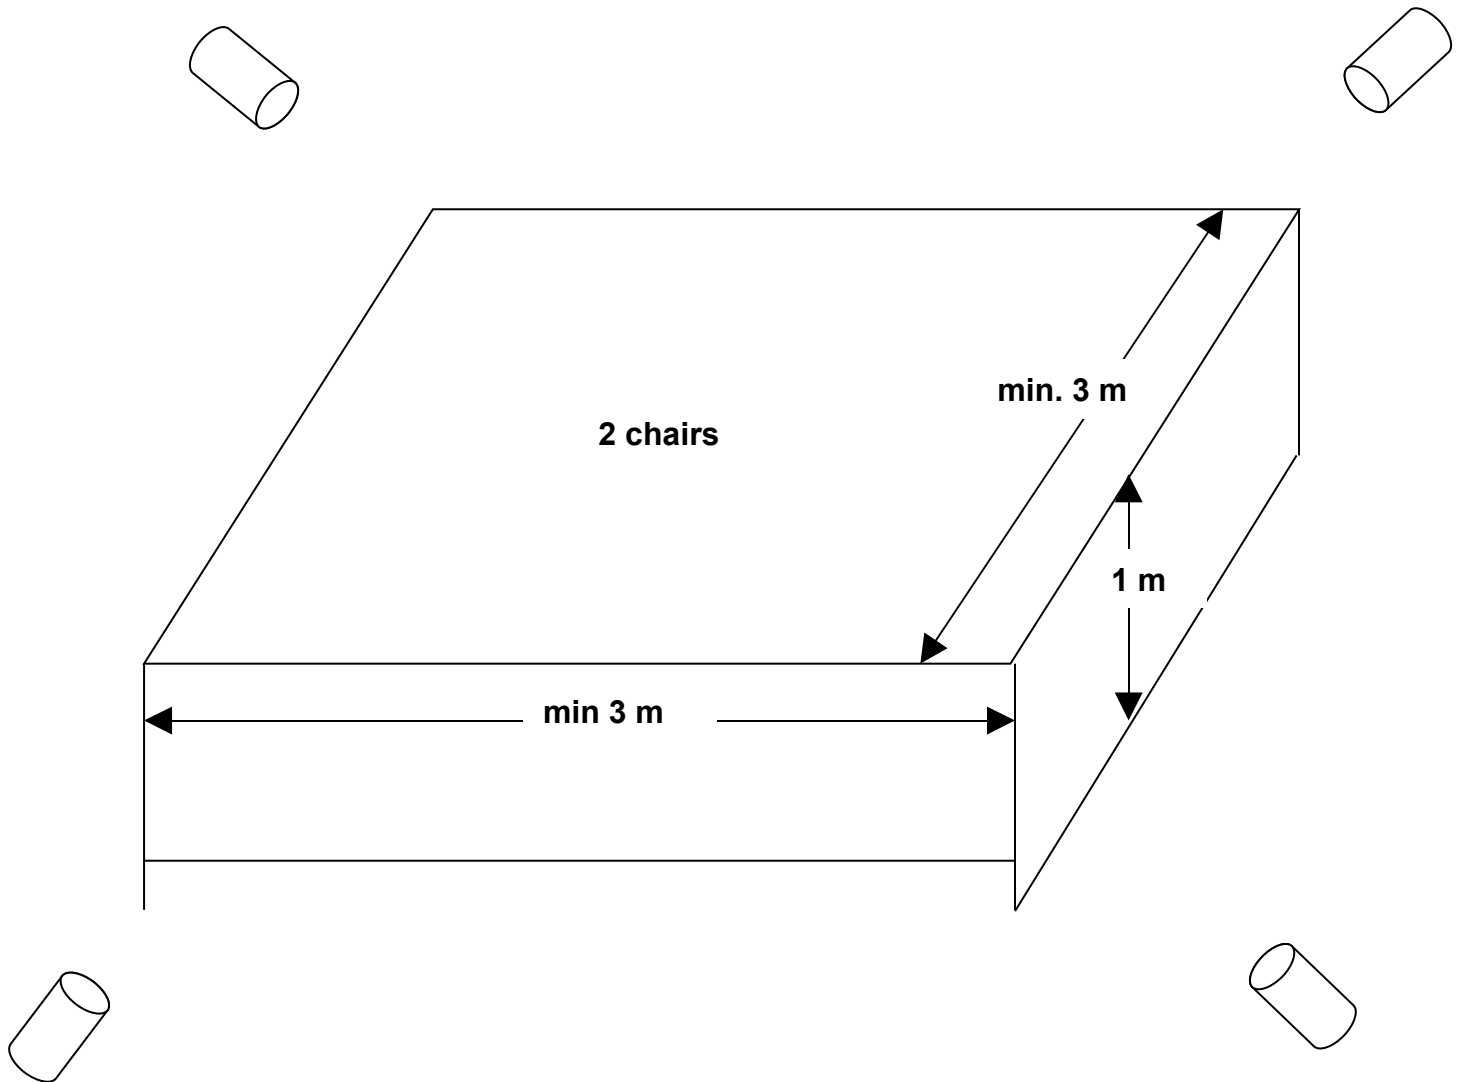

STAGE EQUIPMENT

ROBERTO & DIMITRI
Canti popolari nel Ticino

2 chairs
min. 4 spotlights, 500 - 1000 W each
no microphones

ARRIVAL 2 1/2 HOURS BEFORE THE BEGINNING OF
THE CONCERT